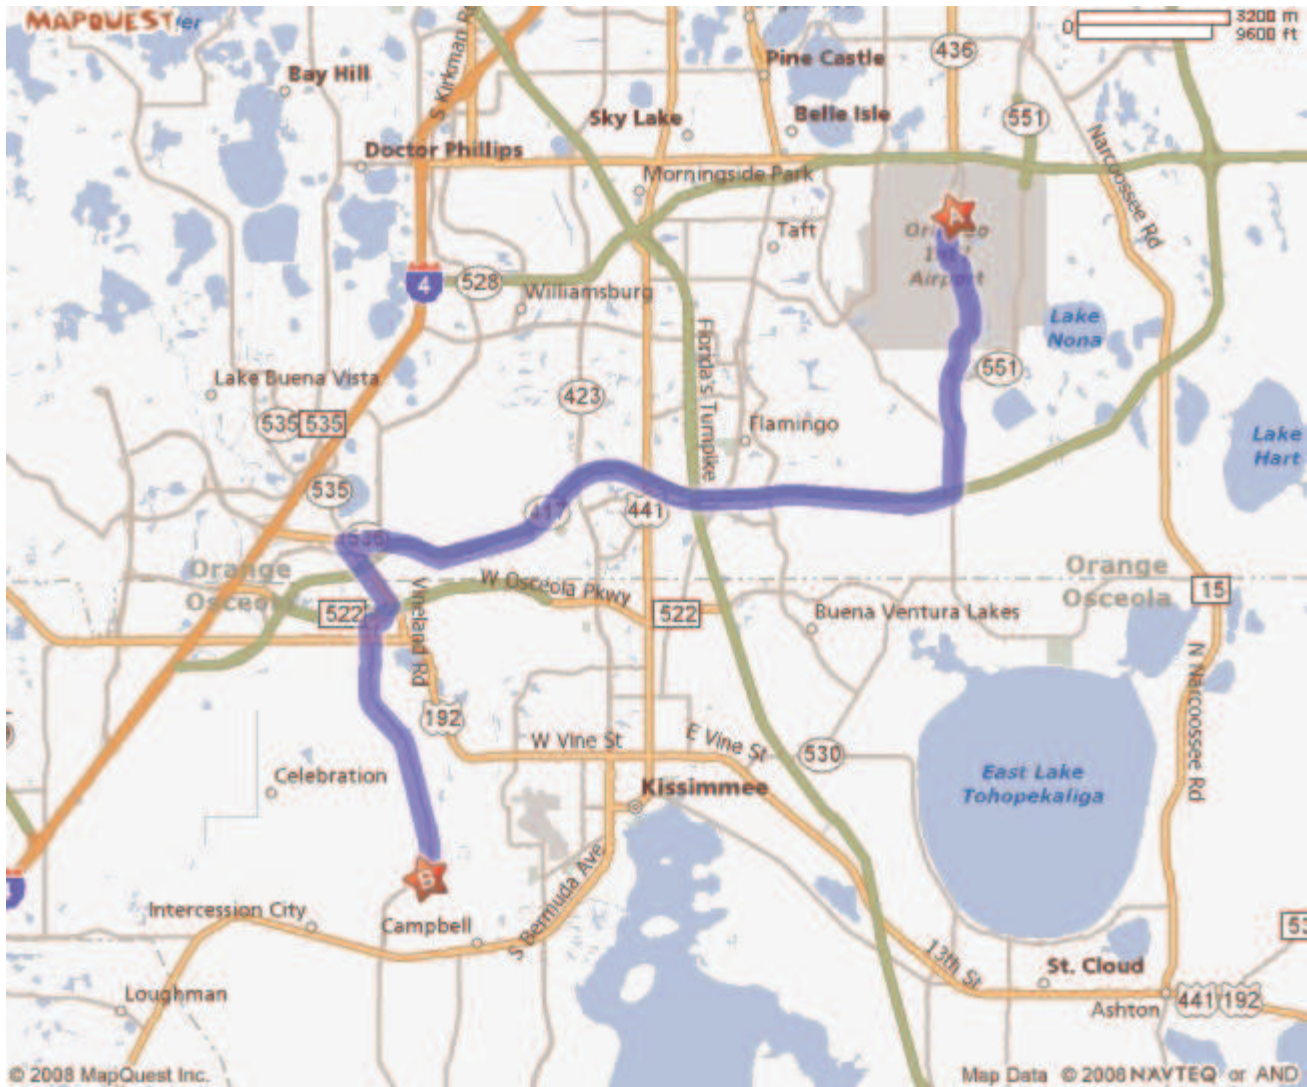

A: Orlando International Airport (MCO): 1 Airport Blvd, Orlando, FL 32827, (407)825-2001

- | | | |
|--|--|---------|
| | 1: Start out going SOUTH on AIRPORT BLVD toward S ACCESS RD. | 0.9 mi |
| | 2: Take the ramp toward SOUTH EXIT/SR-417-TOLL. | 0.2 mi |
| | 3: Turn SLIGHT RIGHT to stay on S ACCESS RD. | 3.3 mi |
| | 4: Turn SLIGHT LEFT onto BOGGY CREEK RD. | 0.6 mi |
| | 5: Merge onto FL-417 S/CENTRAL FLORIDA GREENEWAY toward TAMPA/DISNEY WORLD (Portions toll). | 10.8 mi |
| | 6: Take the INTERNATIONAL DR exit, EXIT 6, toward SR-535/I-4 E/SR-536. | 0.6 mi |
| | 7: Merge onto WORLD CENTER DR/FL-536 W toward SR-536/SR-535/I-4/TAMPA/DISNEY WORLD. | 0.7 mi |
| | 8: Turn SHARP LEFT onto FL-535 S/S APOPKA VINELAND RD/KISSIMMEE-VINELAND RD. Continue to follow FL-535 S. | 1.4 mi |
| | 9: Turn RIGHT onto N POINCIANA BLVD. | 5.1 mi |
| | 10: Turn LEFT onto CUMBRIAN LAKES DR. | 0.0 mi |
| | 11: End at [4600-4605] Cumbrian Lakes Dr Kissimmee, FL 34746 | |

Estimated Time: 31 minutes Estimated Distance: 23.59 miles

B: [4600-4605] Cumbrian Lakes Dr, Kissimmee, FL 34746

Total Time: 31 minutes Total Distance: 23.59 miles

Directions and maps are informational only. We make no warranties on the accuracy of their content, road conditions or route usability or expeditiousness. You assume all risk of use. MapQuest and its suppliers shall not be liable to you for any loss or delay resulting from your use of MapQuest. Your use of MapQuest means you agree to our [Terms of Use](#)